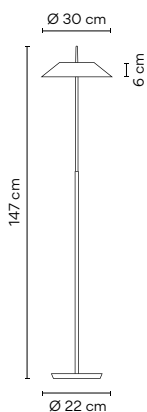

5510

Finishes ● 07/ __ Graphite and green (RAL 7016, RAL 6026) ● 08/ __ Graphite and orange (RAL 7016, RAL 2009)	LED temperature colour /1_ 2700 K CRI >90 2027,0 lm 135 lm/W	Control 5510 __ / __ 6 Optical sensor
Materials Diffuser: Polycarbonate. Shade: Methacrylate. Tube: Steel. Base: Zamak.		Packaging 1 Box 1,50 x 0,32 x 0,34 m Vol 0,1630 m³ Gross weight 12,8 Kg Net weight 6,2 Kg
Light Source and electronics 1 x LED STRIP 24V 2,4 W 1 x LED STRIP 24V 12,6 W Constant Voltage 24V 100~240V 50/60Hz		Notes Touch dimmer on shade. Electric cable 2 m

5515

Finishes ● 18/ __ Graphite (RAL 7016) ● 93/ __ White (RAL 9016) Finish customization (Available options: Vibia colour palette)	LED temperature colour /1_ 2700 K CRI >90 2027,0 lm 135 lm/W	Control 5515 __ / __ 6 Optical sensor
Finishes ● 20/ __ Gold ● 67/ __ Copper	LED temperature colour /1_ 2700 K CRI >90 2027,0 lm 135 lm/W	Control 5515 __ / __ 6 Optical sensor
Materials Diffuser: Polycarbonate. Shade and tube: Steel. Base: Zamak.		Packaging 1 Box 1,50 x 0,32 x 0,34 m Vol 0,1630 m³ Gross weight 12,8 Kg Net weight 6,2 Kg
Light Source and electronics 1 x LED STRIP 24V 2,4 W 1 x LED STRIP 24V 12,6 W Constant Voltage 24V 100~240V 50/60Hz		Notes Touch dimmer on shade. Electric cable 2 m