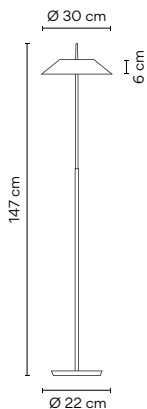

Packaging
1 Box 0,22 x 0,35 x 0,61 m
Vol 0,0470 m³
Gross weight 3,6 Kg Net weight 3,4 Kg

Notes
Touch dimmer on base. Electric cable 2 m.
Ask if you require Push without memory (hotel room type)

LED  IP20   
Dimmer  Bi-volt

Light Source and electronics

1 x LED STRIP 24V 2,4 W
 1 x LED STRIP 24V 12,6 W
 Constant Voltage 24V
 100~240V 50/60Hz

Packaging

1 Box 0,22 x 0,35 x 0,61 m
 Vol 0,0470 m³
 Gross weight 3,6 Kg Net weight 3,4 Kg

Notes

Touch dimmer on base. Electric cable 2 m

LED IP20

Dimmer Bi-volt

5510

<p>Finishes</p> <ul style="list-style-type: none"> ● 07/ __ Graphite and green (RAL 7016, RAL 6026) ● 08/ __ Graphite and orange (RAL 7016, RAL 2009) 	<p>LED temperature colour</p> <p>/1_ 2700 K CRI >90 2027,0 lm 135 lm/W</p>	<p>Control</p> <p>5510 __ / __ 6 Optical sensor</p>
<p>Materials</p> <p>Diffuser: Polycarbonate. Shade: Methacrylate. Tube: Steel. Base: Zamak.</p>		<p>Packaging</p> <p>1 Box 1,50 x 0,32 x 0,34 m Vol 0,1630 m³ Gross weight 12,8 Kg Net weight 6,2 Kg</p>
<p>Light Source and electronics</p> <p>1 x LED STRIP 24V 2,4 W 1 x LED STRIP 24V 12,6 W Constant Voltage 24V 100~240V 50/60Hz</p>		<p>Notes</p> <p>Touch dimmer on shade. Electric cable 2 m</p>
<p> </p> <p> </p>		

For Ref. 5520 / 5525

Surface

ø 16 cm

match with
fixture finish.

Free Wire

1 wire

2 - 6 wires

7 - 9 wires