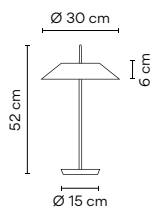

5505

1. Finishes
2. 18/ __ Graphite (RAL 7016)
   - 93/ __ White (RAL 9016)

Finish customization
(Available options:
Vibia colour palette)

LED temperature colour
/1_ 2700 K
CRI >90 2027,0 lm 135 lm/W

Control
5505 __ / _ 6
Optical sensor

1. Finishes
2. 20/ __ Gold
   - 67/ __ Copper

LED temperature colour
/1_ 2700 K
CRI >90 2027,0 lm 135 lm/W

Control
5505 __ / _ 6
Optical sensor

Materials

Diffuser: Polycarbonate. Shade and tube: Steel.
Base: Zamak.

Light Source and electronics

1 x LED STRIP 24V 2,4 W
1 x LED STRIP 24V 12,6 W
Constant Voltage 24V
100~240V 50/60Hz

Packaging

1 Box 0,22 x 0,35 x 0,61 m
Vol 0,0470 m³
Gross weight 3,6 Kg Net weight 3,4 Kg

Notes

Touch dimmer on base. Electric cable 2 m

LED ☐ IP20

Dimmer ☐ Bi-volt