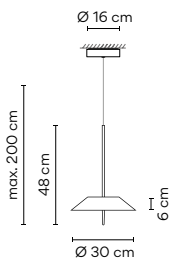

5525

1. **Finishes**
2. 18/ __ Graphite (RAL 7016)
   - 93/ __ White (RAL 9016)

Finish customization
(Available options:
Vibia colour palette)

1. **Finishes**
2. 20/ __ Gold
   - 67/ __ Copper

LED temperature colour
/1 _ 2700 K
CRI >90 2027,0 lm 135 lm/W

LED temperature colour
/1 _ 2700 K
CRI >90 2027,0 lm 135 lm/W

Control
5525 __ / _ 1
DALI

5525 __ / _ B
1-10V, Push

5525 __ / _ Z
Casambi

Control
5525 __ / _ 1
DALI

5525 __ / _ B
1-10V, Push

5525 __ / _ Z
Casambi

Materials
Diffuser: Polycarbonate.
Shade, tube and canopy: Steel.

Light Source and electronics
1 x LED STRIP 24V 2,4 W
1 x LED STRIP 24V 12,6 W
Constant Voltage 24V
220-240V 50/60Hz

Packaging
1 Box 0,50 x 0,31 x 0,31 m
Vol 0,0500 m³
Gross weight 2,9 Kg Net weight 1,9 Kg

Notes
Extra cable length.

Electrical connection

- Surface
- _18 Free Wire
- _23 Built-in
- _31 Remote Micro for plaster ceilings
- _32 Remote XXS for all types of drop ceilings