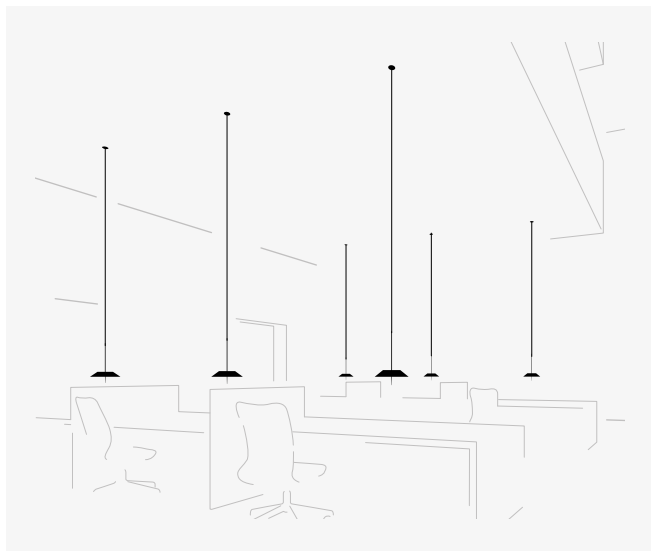

6 x 5520.

4 x 5525.

4 x 5525.

Each project is unique.
Visit vibia.com and
chose among multiple
compositions designed
and adapted to your
project needs.

Personalise your own
Mayfair composition quick
and easy at vibia.com