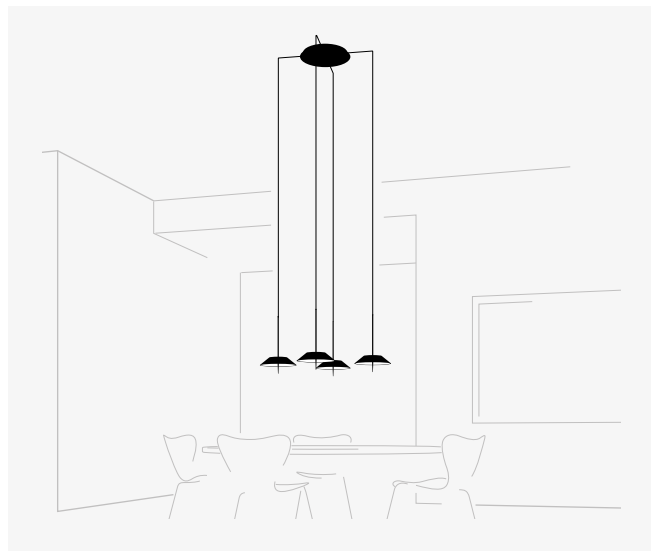

Notes
Extra cable length.

Electrical connection

- Surface
- _18 Free Wire
- _23 Built-in
- _31 Remote Micro for plaster ceilings
- _32 Remote XXS for all types of drop ceilings

Composing pendants

Next sketches are composed by one or more compositions

6 x 5520.

4 x 5525.

4 x 5525.

Each project is unique.
Visit vibia.com and
chose among multiple
compositions designed
and adapted to your
project needs.

Personalise your own
Mayfair composition quick
and easy at vibia.com