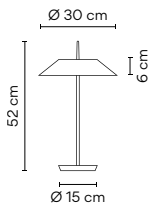

Materials
Diffuser: Polycarbonate. Shade: Methacrylate.
Tube: Steel. Base: Zamak.

Light Source and electronics
1 x LED STRIP 24V 2,4 W
1 x LED STRIP 24V 12,6 W
Constant Voltage 24V
100~240V 50/60Hz

Packaging
1 Box 0,22 x 0,35 x 0,61 m
Vol 0,0470 m³
Gross weight 3,6 Kg Net weight 3,4 Kg

Notes
Touch dimmer on base. Electric cable 2 m.
Ask if you require Push without memory (hotel room type)

LED IP20
Dimmer Bi-volt