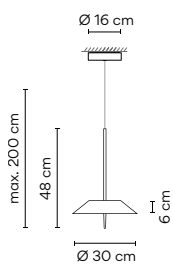

Packaging
1 Box 0,22 x 0,35 x 0,61 m
Vol 0,0470 m³
Gross weight 3,6 Kg Net weight 3,4 Kg

Notes
Touch dimmer on base. Electric cable 2 m.
Ask if you require Push without memory (hotel room type)

LED  IP20   
Dimmer  Bi-volt

Pendants

Ø 30 cm

Ø 30 cm

5520

5525

5520

- Finishes**
- 07/ __ Graphite and green (RAL 7016. RAL 6026)
 - 08/ __ Graphite and orange (RAL 7016. RAL 2009)

LED temperature colour
 /1_ 2700 K
 CRI >90 2027,0 lm 135 lm/W

Packaging
 1 Box 0,50 x 0,31 x 0,31 m
 Vol 0,0500 m³
 Gross weight 2,8 Kg Net weight 1,8 Kg

Notes
 Extra cable length.

LED IP20 CE EAC

Electrical connection
 Surface
 _18 Free Wire
 _23 Built-in
 _31 Remote
 Micro
 for plaster
 ceilings
 _32 Remote
 XXS
 for all types
 of drop
 ceilings

For Ref. 5520 / 5525

Surface

ø 16 cm

match with
fixture finish.

Free Wire

1 wire

2 - 6 wires

7 - 9 wires